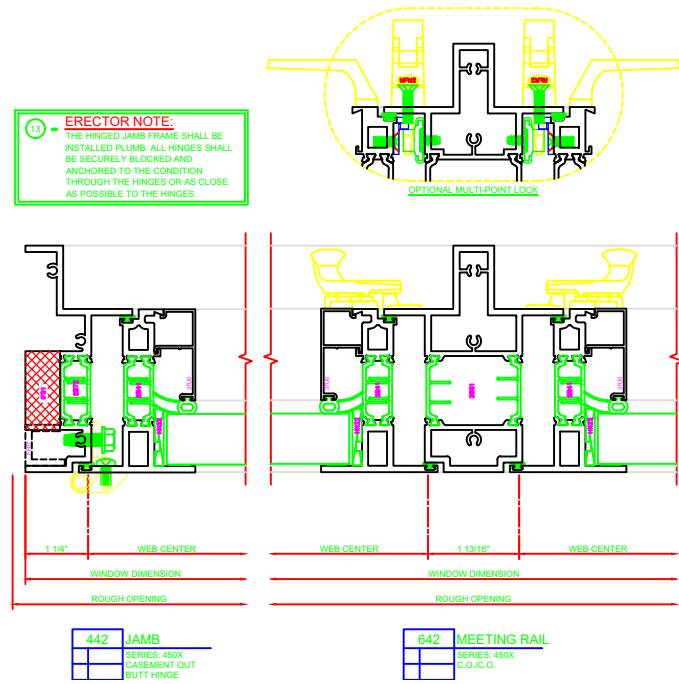

140	HEAD
	SERIES: 450X CASEMENT OUT 4-BAR ARMS

240	SILL
	SERIES: 450X CASEMENT OUT 4-BAR ARMS

## 4-BAR ARMS BUTT HINGE

141	HEAD
	SERIES: 450X PROJECT OUT BUTT HINGE

241	SILL
	SERIES: 450X CASEMENT OUT BUTT HINGE