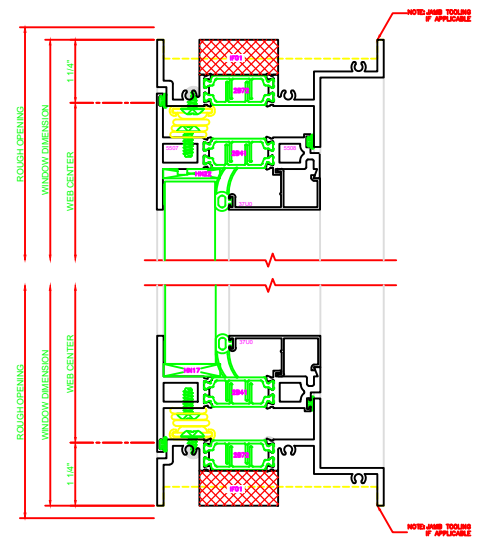

140	HEAD
	SERIES: 450X CASEMENT OUT 4-BAR ARMS

240	SILL
	SERIES: 450X CASEMENT OUT 4-BAR ARMS

## 4-BAR ARMS BUTT HINGE

141	HEAD
	SERIES: 450X PROJECT OUT BUTT HINGE

241	SILL
	SERIES: 450X CASEMENT OUT BUTT HINGE